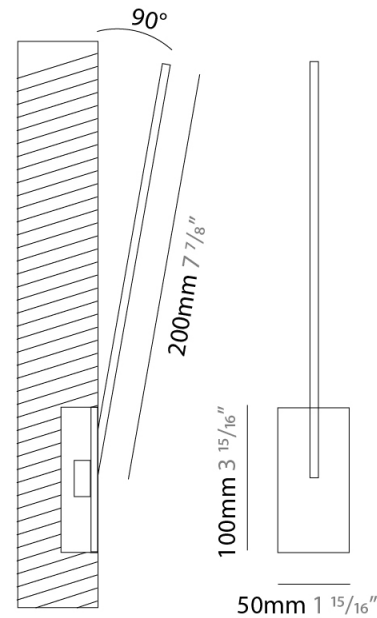

PROJECT	_____
TYPE	_____
SPECIFIER	_____
QUANTITY	_____
DATE	_____

SPILLO 1 ROD RECESSED

D46012- _____ - _____
base number   Color   Finish
                                         Temperature   Options

1. To build a product code in our configurator select the specify button on the base model # product page
2. To build a manual product code on this datasheet choose from the options listed below in blue font and add the suffix to the base model #

GENERAL

Series: Spillo
Subseries: Spillo 1 Rod
Brand: Icone
Division: Design
Mounting Type: Recessed
Mounting Location: Wall
Subcategory: Ambient

PHYSICAL

Shape: Rectangle
Width (mm): 50
Width (in): 1 15/16
Height (mm): 200
Height (in): 7 7/8
Light Distribution: Adjustable
Fixture Finish: WHI / BLK / CHR / BGD
Fixture Material: Brass

ELECTRICAL

Lamp Type: LED
Total Output Wattage (W): 2.64
Dimming: 0-10V Dimming
Driver Included: No
Driver Location: Remote
Driver Type: Constant Voltage - 120 / 277Vac
Driver Class: Class 2
Input Voltage (V): 120 - 277
Output Voltage (V): 12
Upon Request: (Not included, see components) 0-10Vdc dimming / 277Vac

LED

Color Temperature (°K): 2700 / 3000
Nominal Lumen (lm): 220
CRI: >90 CRI
Lamp Life (hrs): 50000

OPTICAL

Adjustability: Tilt 120°

RATINGS AND CERTIFICATIONS

Certified By: Certified for North American Standards
IP rating: IP20