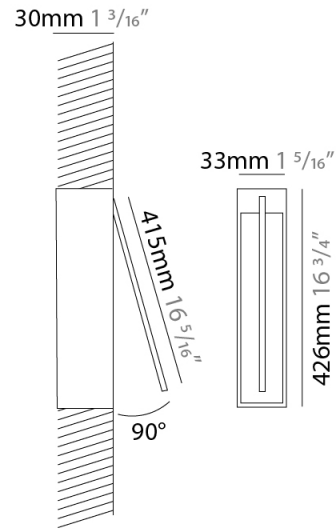

SPILLO 1 ROD RECESSED

D46006- -

base number   Color   Finish
Temperature   Options

1. To build a product code in our configurator select the specify button on the base model # product page
2. To build a manual product code on this datasheet choose from the options listed below in blue font and add the suffix to the base model #

GENERAL

Series: Spillo
Subseries: Spillo 1 Rod
Brand: Icone
Division: Design
Mounting Type: Recessed
Mounting Location: Wall
Subcategory: Ambient

PHYSICAL

Shape: Rectangle
Width (mm): 33
Width (in): 1 ⁵/₁₆
Height (mm): 426
Height (in): 16 ³/₄
Min. Recessing Depth (mm): 30
Min. Recessing Depth (in): 1 ³/₁₆
Light Distribution: Adjustable
Fixture Finish: WHI / BLK / CHR / BGD
Fixture Material: Brass

ELECTRICAL

Lamp Type: LED
Total Output Wattage (W): 4.8
Dimming: 0-10V Dimming
Driver Included: No
Driver Location: Remote
Driver Type: Constant Voltage - 120Vac
Driver Class: Class 2
Input Voltage (V): 120
Output Voltage (V): 12
Upon Request: (Not included, see components) 0-10Vdc dimming / 277Vac

LED

Color Temperature (°K): 2700 / 3000
Nominal Lumen (lm): 440
CRI: >90 CRI
Lamp Life (hrs): 50000

OPTICAL

Adjustability: Tilt 120°

RATINGS AND CERTIFICATIONS

Certified By: Certified for North American Standards
IP rating: IP20

PROJECT
TYPE
SPECIFIER
QUANTITY
DATE